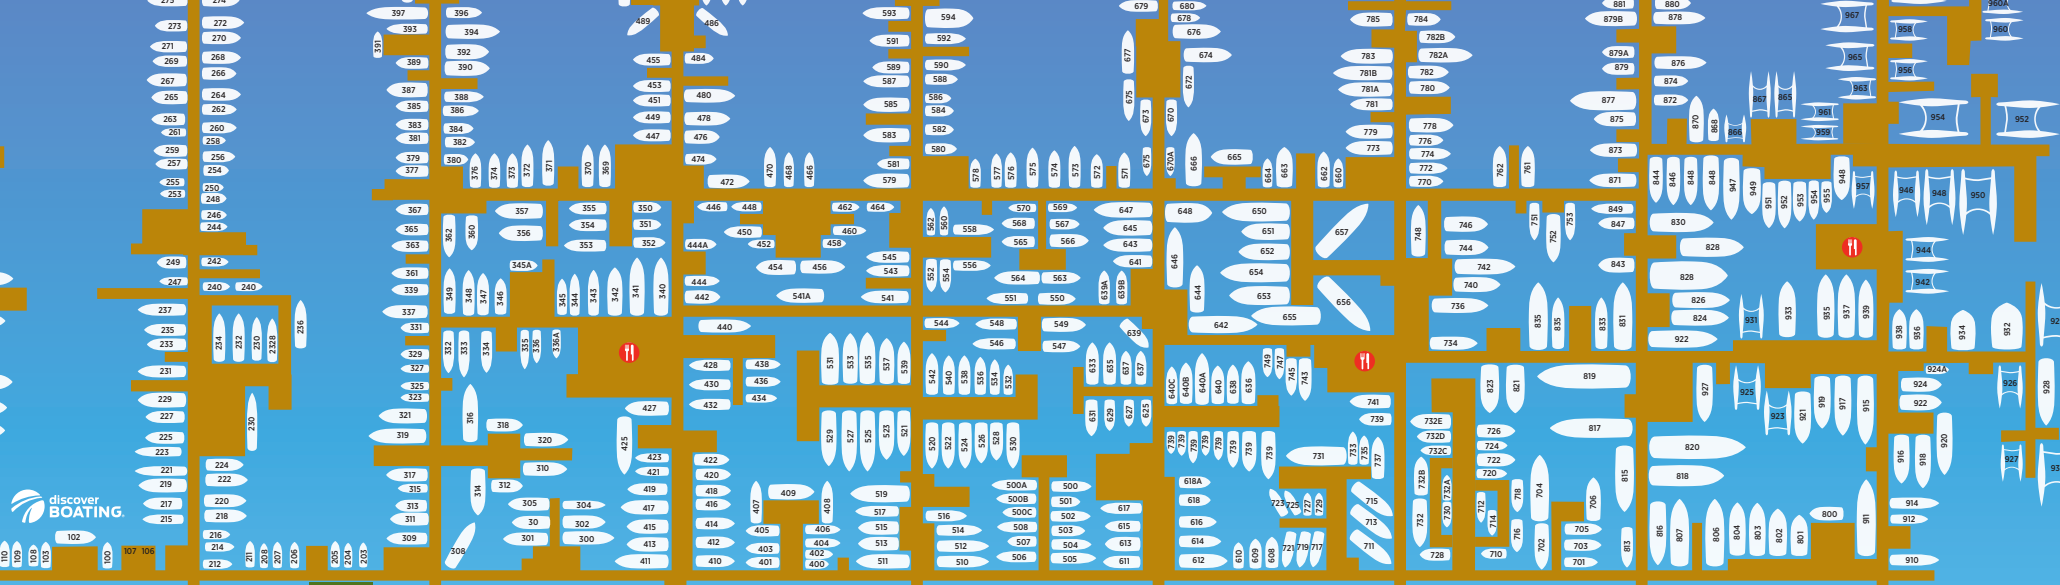

PIER 2 SPONSORED BY

Nautic-ON

PIER 1 PIER 2 PIER 3 PIER 4 PIER 5 PIER 6 PIER 7 PIER 8 PIER 9

MARINE STADIUM

TENT F: ENGINES

TENT F: SAILING PAVILION

TENT E: ENGINES & ACCESSORIES

TENT D: SPORT FISHING PAVILION

TENT A: BOATS 39' & UNDER

TENT B: BOATS 39' & UNDER

BOATS 30' & UNDER

MARINE ACCESSORIES PAVILION

MARINE ELECTRONICS

TENT C

MAIN ENTRANCE

SHUTTLE BUS DROP & PICK UP AA ARENA/MIAMI YACHT SHOW

SHUTTLE BUS DROP & PICK UP LOTS A, B, C - RIDESHARE/UBER/LYFT

RICKENBACKER CAUSEWAY

RICKENBACKER CAUSEWAY