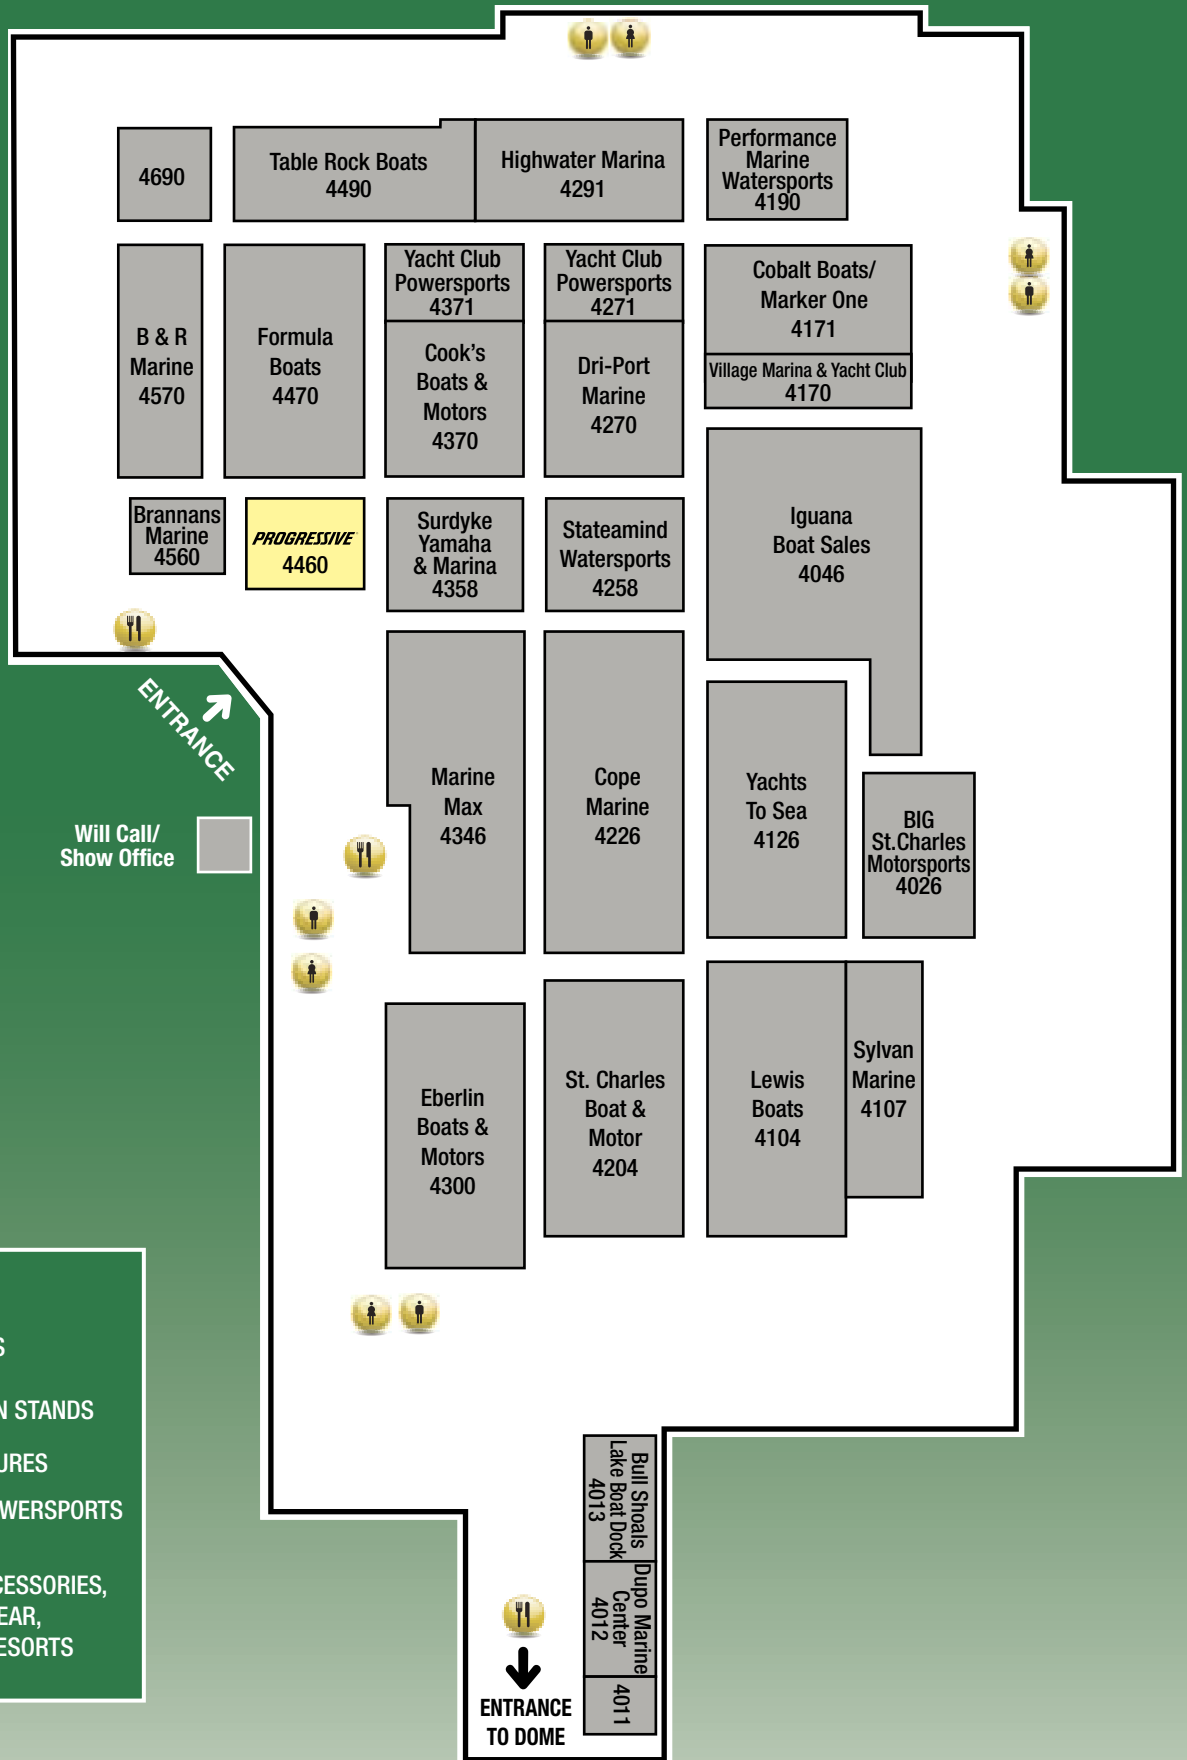

KEY

- RESTROOMS
- CONCESSION STANDS
- SHOW FEATURES
- BOATS & POWERSPORTS EQUIPMENT
- MARINE ACCESSORIES, OUTDOOR GEAR, TRAVEL & RESORTS

SHOW FLOORPLAN

KEY

RESTROOMS

CONCESSION STANDS

SHOW FEATURES

BOATS & POWERSPORTS EQUIPMENT